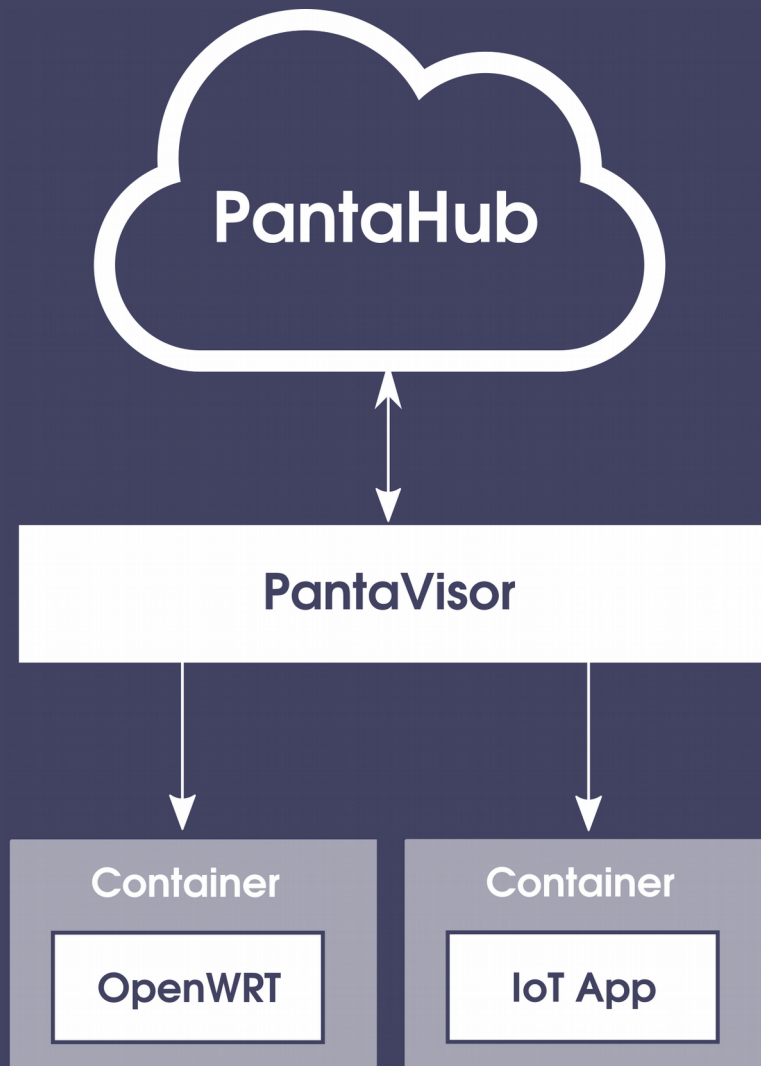

www.pantahub.com

gitlab.com/pantacor

**Containers for devices
≠
Containers in the Cloud**

Truly open-source
Ready to use

Written in pure C
~350KB size / 1.5M
Container updates
Kernel/Initrd updates

Core OS as Container
Parallel Applications